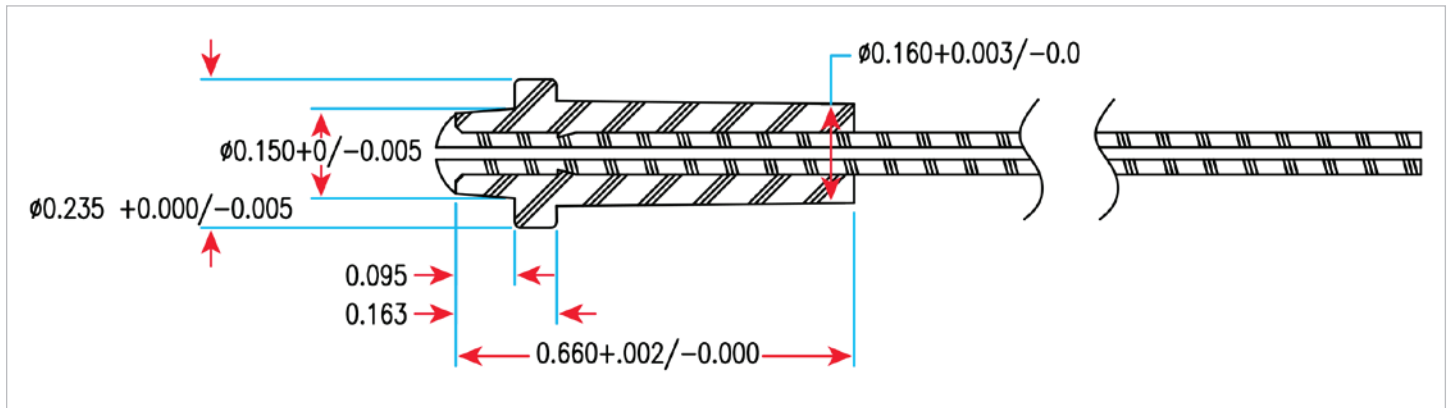

CAPILLARY FLOW RESTRICTORS

FEATURES

- Delrin Material For Increased Strength
- Compatible with Quick-Connect and Compression Fittings
- Save On Shipping, Storage and Fittings
- Unique Design Prevents Clogging
- Easy Installation
- Fits All Standard Size 1/4" Tubing

- Part # 200986 AXEON 12 GPD Red 125 ml / min Capillary Flow Restrictor
- Part # 200987 AXEON 18 GPD Brown 189 ml / min Capillary Flow Restrictor
- Part # 200988 AXEON 25 GPD Black 263 ml / min Capillary Flow Restrictor
- Part # 200989 AXEON 35 GPD Yellow 368 ml / min Capillary Flow Restrictor
- Part # 200990 AXEON 50 GPD Green 525 ml / min Capillary Flow Restrictor
- Part # 200991 AXEON 75 GPD Blue 735 ml / min Capillary Flow Restrictor
- Part # 200992 AXEON 100 GPD White 1052 ml / min Capillary Flow Restrictor
- Part # 200993 AXEON 150 GPD Grey 1577 ml / min Capillary Flow Restrictor

4:1 WASTE TO PRODUCT RATIO

AXEON Capillary Flow Restrictor Part Number	Color Code	Tubing Inner Diameter	Size	Membrane Size
200986	Red	.023"	125 ml / min	12 GPD
200987	Brown	.023"	189 ml / min	18 GPD
200988	Black	.029"	263 ml / min	25 GPD
200989	Yellow	.029"	368 ml / min	35 GPD
200990	Green	.036"	525 ml / min	50 GPD
200991	Blue	.036"	735 ml / min	75 GPD
200992	White	.042"	1052 ml / min	100 GPD
200993	Grey	N/A	1577 ml / min	150 GPD