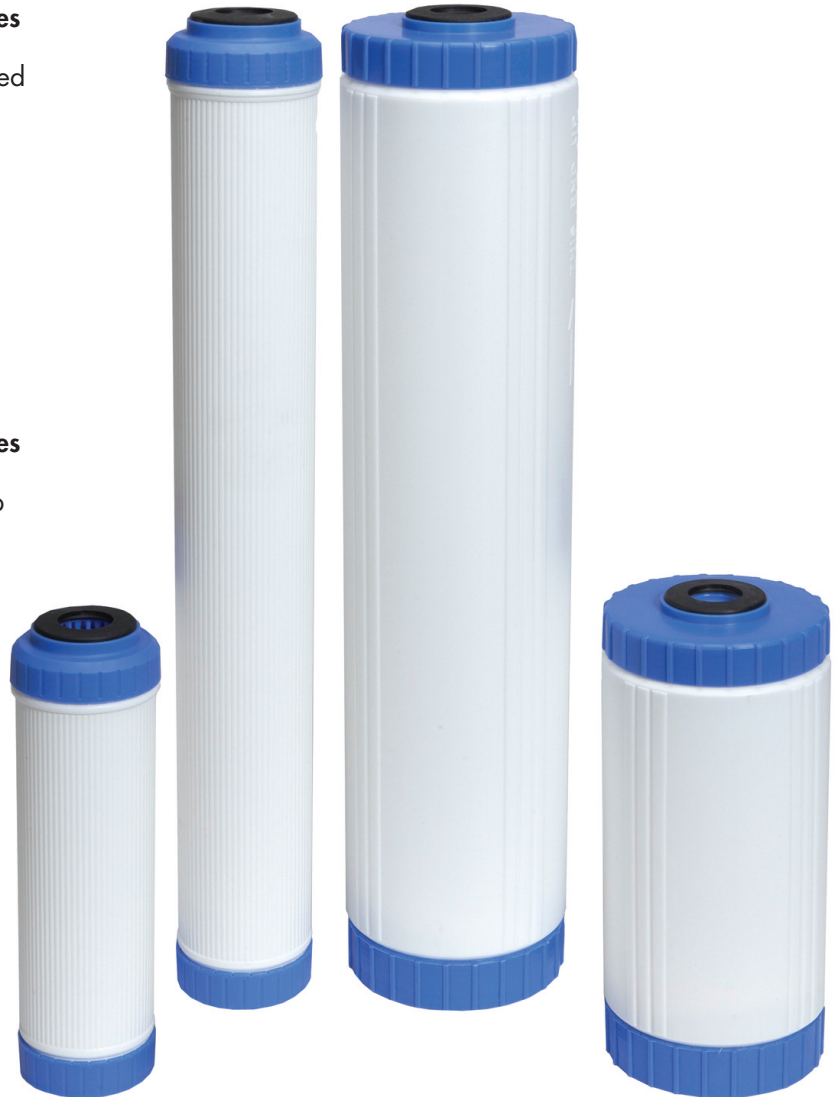

RFF – Series Refillable Filter Cartridges

AXEON RFF – Series Refillable Filter Cartridges

will fit most filter housings and can be customized with any filtration media or resin of choice.

Cartridges can be used as a single point of treatment or integrated into a water treatment system.

AXEON RFF – Series Refillable Filter Cartridges

come with built-in pre- and post- filters to keep the media from being washed out of the filter cartridge. These durable cartridges offer flexibility and high quality without many of the common problems associated with other empty cartridge designs.

Know Higher Standards™

AXEON RFF – Series Refillable Filter Cartridges

Benefits

- Fits Standard 2.5" and 4.5" Filter Housings
- High Capacity Flow Rates
- Customizable to Fit Any Application

Materials of Construction

- Cartridge Body: High – density Polyethylene (HDPE)
- End Caps: Polypropylene
- Gasket: Thermoplastic Elastomer (TPE)
- Filter Pad on End Cap: Polypropylene (2.5" Cartridges)
- 5 Micron Sediment Filter: Polypropylene (4.5" Cartridges)